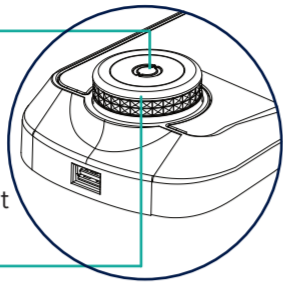

### Button Operation:

**On/Off:**  
Press and hold

**Change Auto Program:**  
Short press; new program will be announced and start

**Smart Dial Operation:**  
Turn left or right to recline or incline