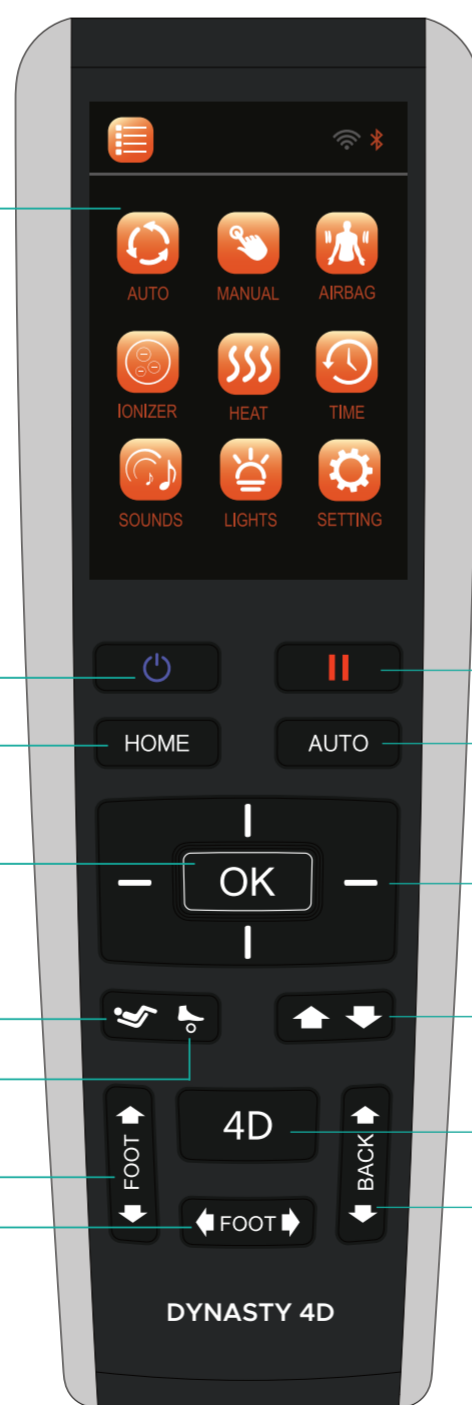

### Multi-Functional Screen —

Use the directional buttons below to navigate these menu screens. Then press ok to select

**Power** — Powers up the remote or returns the chair to the exit position and powers down remote

**Home** — Shortcut to the home page of all menu screens

**OK** — After navigating to the command desired on the display, push OK to select.

**Zero Gravity** — Press for Zero Gravity 1, press again for Zero Gravity 2, press again to restore to recline

**Foot Roller** — Press to turn off Foot Roller, press again to resume Foot Roller

**Footrest** — Press and hold up arrow to bring foot rest up, Press and hold down arrow to bring footrest down

**Leg Length** — Press and hold right arrow to extend the leg length adjustment, press and hold the left arrow to retract the leg length adjustment

**Directional Button** — Press up, down, left or right to navigate the display screen

**Back Adjustment** — Back mechanism position adjustment; press and hold up to raise, press and hold down to lower. Use during initial body scan fine tuning or in manual partial or point zone mode